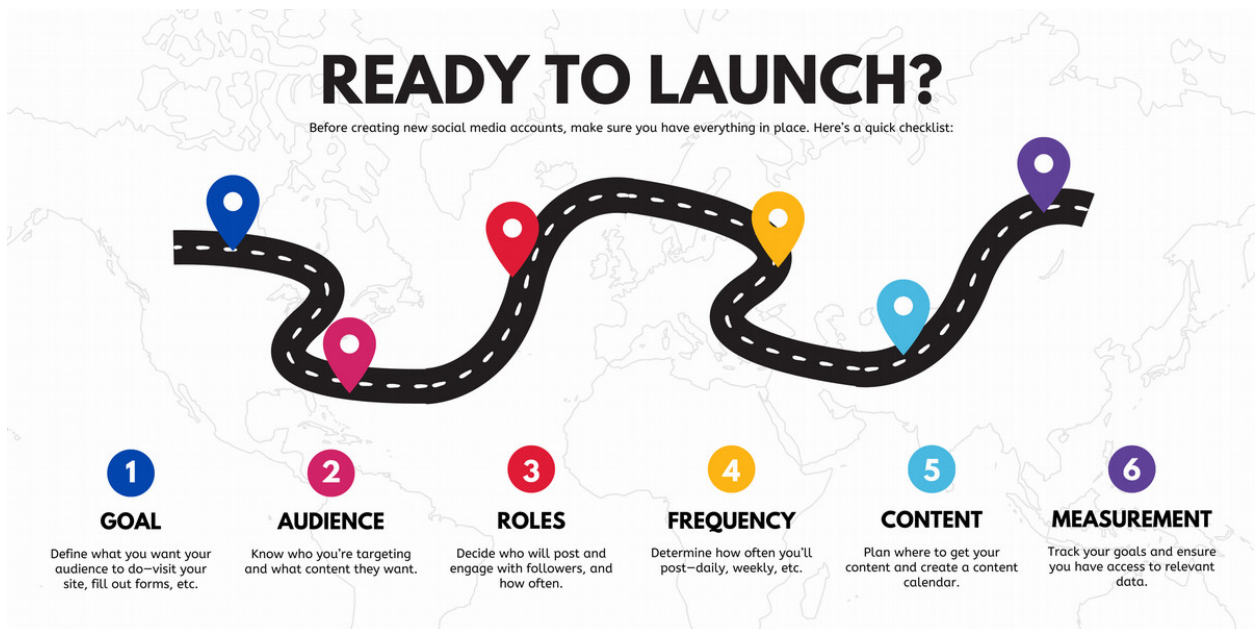

# Social Media at Lee College

[Download Social Media Guide \(PDF\)](#)

At Lee College, all social media accounts must follow our brand guidelines. While these guidelines provide a foundation, social media also has its own unique style.

## Getting Started

Not sure where to begin? Setting up a social media account is easy, but building a strong presence requires planning. This Social Media Style Guide can help!

If you're interested in becoming an administrator of an officially recognized social media account and would like to be added to the Lee College directory, please [fill out our contact form](#).